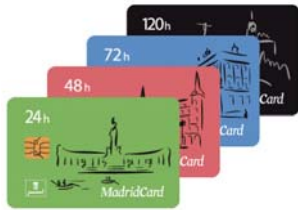

MadridCard

C/ Pretil de los Consejos, 7
Local 28005 Madrid (España)
(+34) 91 360 4772

Visitas turísticas - Ocio / Tours - Leisure

1.	Visitas guiadas "Descubre Madrid" / "Discover Madrid" Guided Tours	entrada incluida / admission included
2.	Tour Bernabéu / Bernabéu Tour	entrada incluida / admission included
3.	Museo Atlético de Madrid / Atlético de Madrid Museum	entrada incluida / admission included
4.	Plaza de Toros de las Ventas / Las Ventas Bullring	Visitas guiadas. Entrada incluida / Guided tours. Admission included
5.	Teleférico de Madrid / Madrid Cable-car	entrada incluida / admission included
6.	Parque de Atracciones / Madrid Amusement Park	Entrada incluida: opcional / Admission included: optional
7.	Zoo Aquarium de Madrid / Madrid Zoo Aquarium	entrada incluida: opcional / Admission included: optional
8.	Faunia	entrada incluida: opcional / Admission included: optional
9.	Madrid a tu Aire – Visitas Guiadas / Madrid a tu Aire – Guided Tours	15% descuento / 15% discount
10.	Go Car Tours	10% descuento / 10% discount
11.	27 Bikes. Rutas autoguiadas en bicicleta / self-guided bicycles routes	20% descuento / 20% discount
12.	Bravo Bike Tours	20% descuento Madrid City Tour by Bike / 20% discount Madrid City Tour by Bike
13.	Madsegs Segway Tours	10% descuento / 10% discount
14.	Mooting Madrid by Scooter	15% descuento / 15% discount
15.	Hammam Baños Árabes / Madrid Arab Baths	10% descuento, Domingo a Jueves en Baños y Restaurante. / 10% discount in Baths and Restaurant, Sunday to Thursday
16.	Parque Infantil Pumba - Teleférico de Madrid / Pumba Children's Park - Madrid Cable Car.	15% descuento / 15% discount
17.	Sortur Recorridos con Mucho Encanto / Sortur Special Vintage Car Tours	10% descuento y tiempo extra en Recorrido Turístico de 70 min. / 10% discount and extra time in Seventy minute Tour

Compras / Shopping

1.	El Corte Inglés	Llévese hoy un 10% descuento / Get a 10% discount today.
2.	Antigua Casa Talavera	5% descuento / 5% discount
3.	Diorita	10% descuento / 10% discount
4.	Jota + Ge	10% descuento / 10% discount
5.	La Librería	5% descuento y Obsequio / 5% discount and free gift
6.	Las Rozas Village	10% descuento adicional (tarjeta VIP) / 10% discount (VIP card)
7.	Los Siete Soles	5% descuento a partir de 14€ / 5% discount on purchases from €14
8.	Lladró	Obsequio por compra superior a 275€ / Free gift with purchases of over €275
9.	Madrid al Cubo	Regalo Especial de acuerdo a la compra / Special Gift proportional to the price of your purchases
10.	Madrid Shop	Descuento o regalo seguro / Discount or free gift guaranteed
11.	Madrid Souvenir	5% descuento / 5% discount
12.	Misst Made in Spain Shopping Tours	15% descuento tours privados, familias y grupos pequeños / 15% discount on private tours, as well as family and small group tours
13.	Tim de Kir – Complementos y Regalos	15% descuento (No acumulable a otras ofertas) / 15% discount (This offer cannot be combined with other offers)
14.	Nara Camicie	15% descuento / 15% discount

Restaurantes / Restaurants